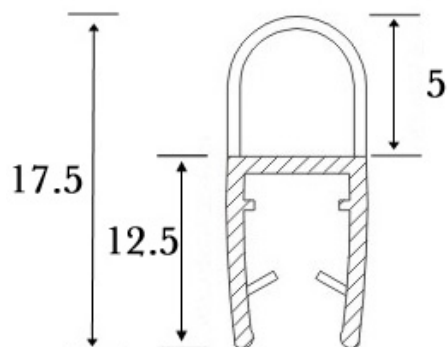

# PRODUCT SHEET

**Description:**

PVC Seal Glass To Floor, S-5715, 2,5 Mtr, F/10mm Glass ,With 5mm Lip

**Item number:**

15.22.326-0

Units	Box	Carton	HS Code	Barcode
Pcs.	10	70	3925901000	
				5704866451239

**SISO A/S**